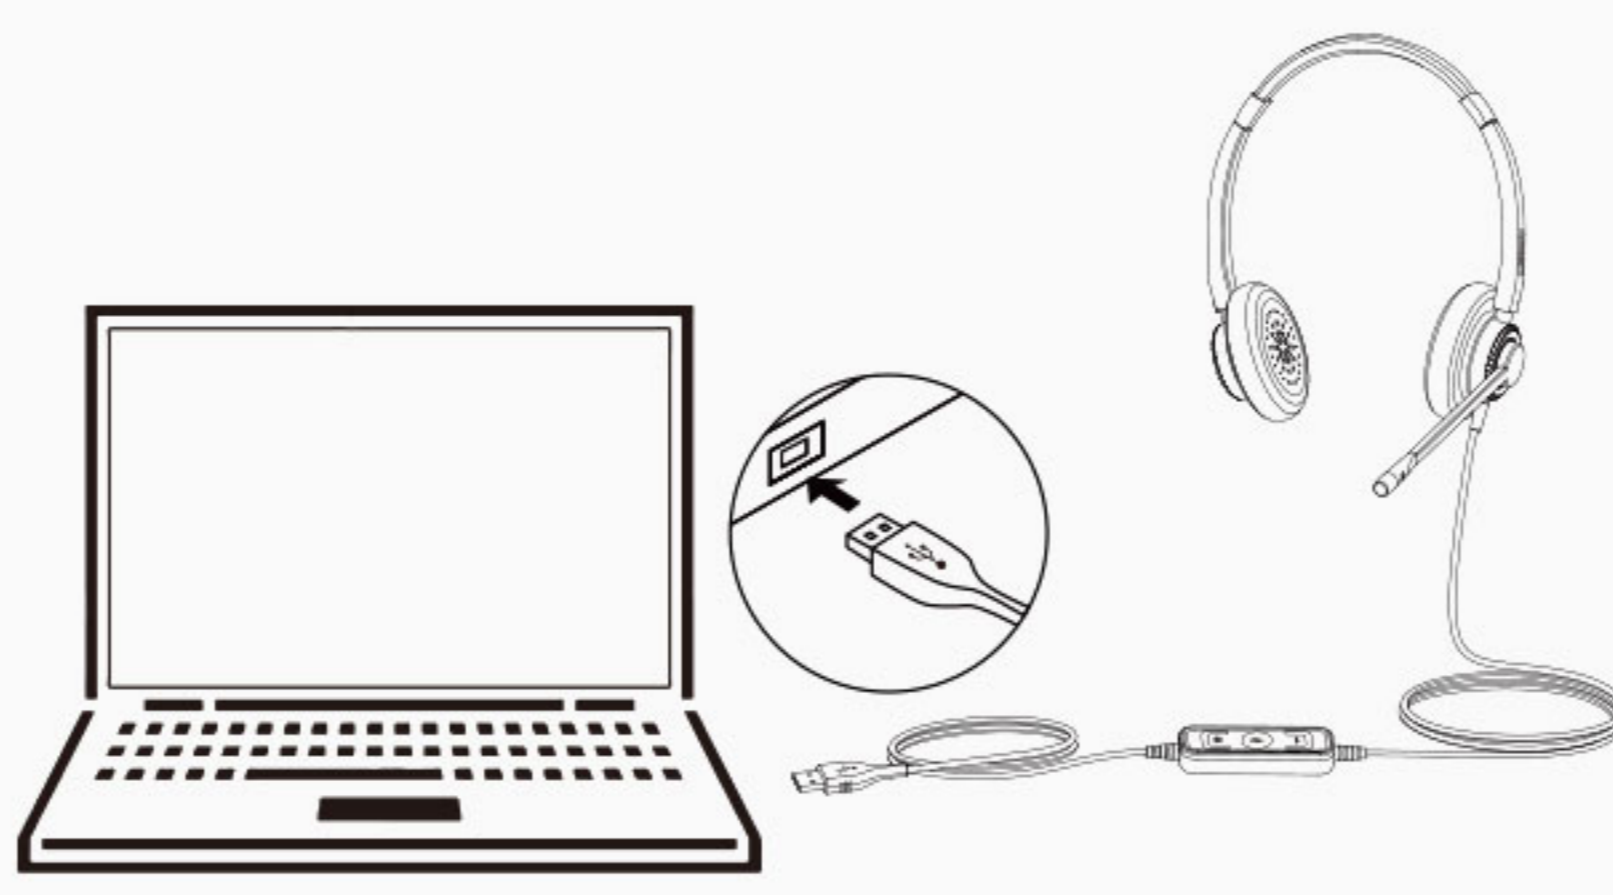

Soft Phone Via PC/Laptop