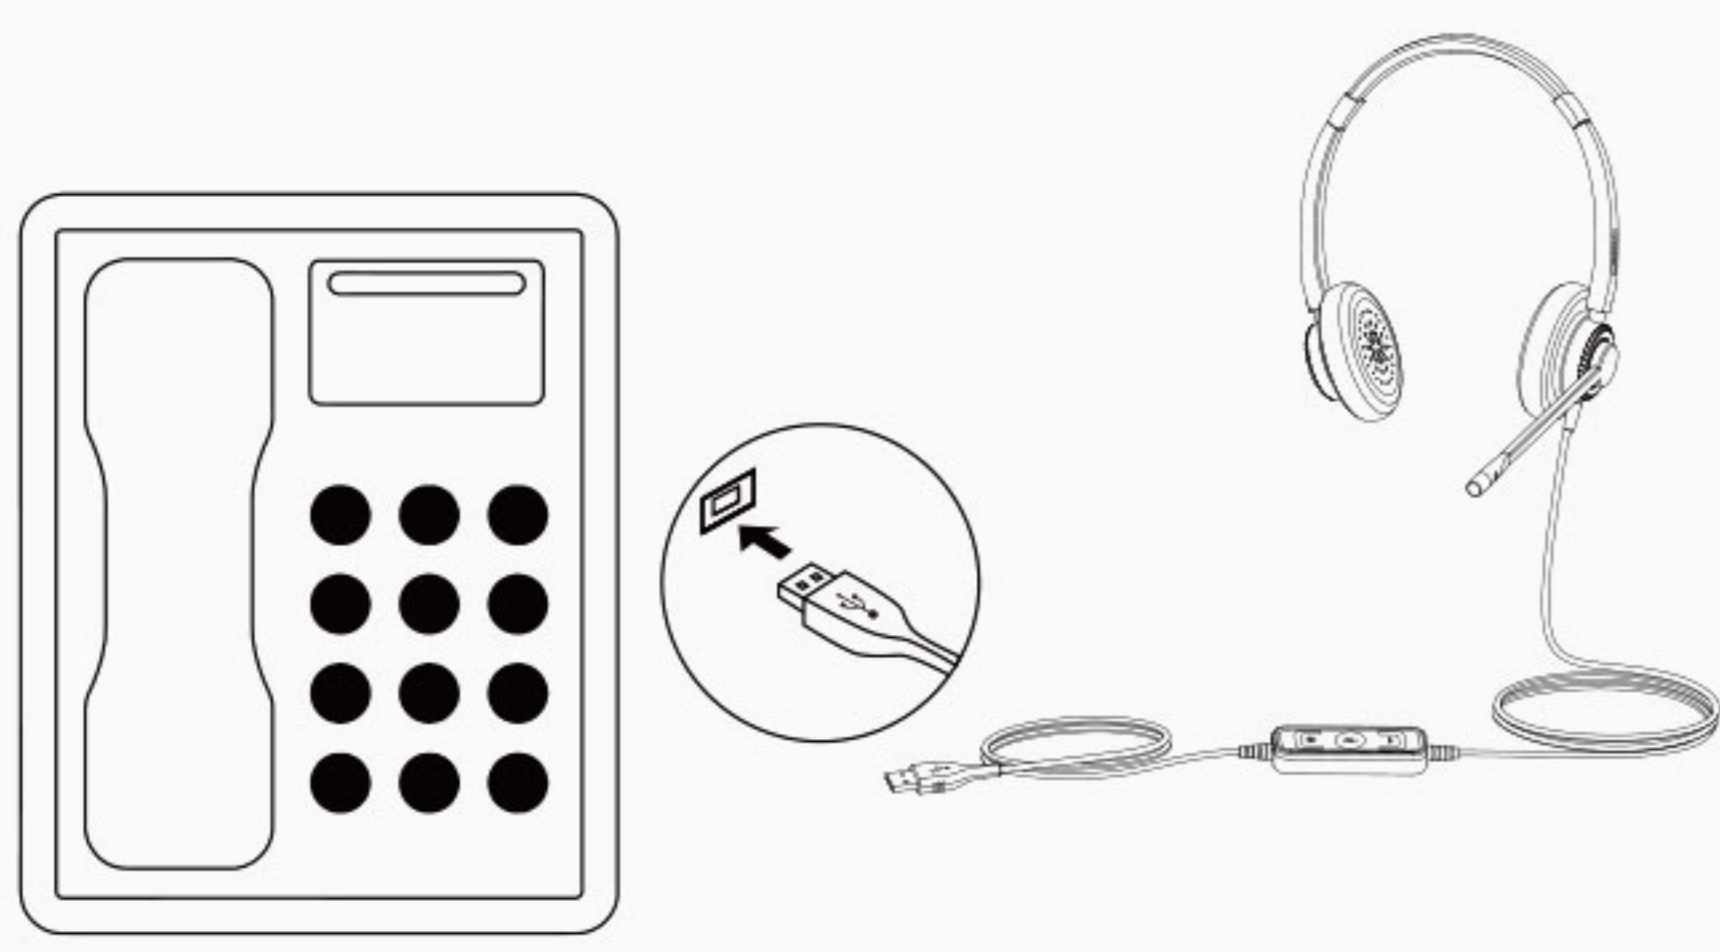

• The Connection Method

Desktop Phone With USB Interface